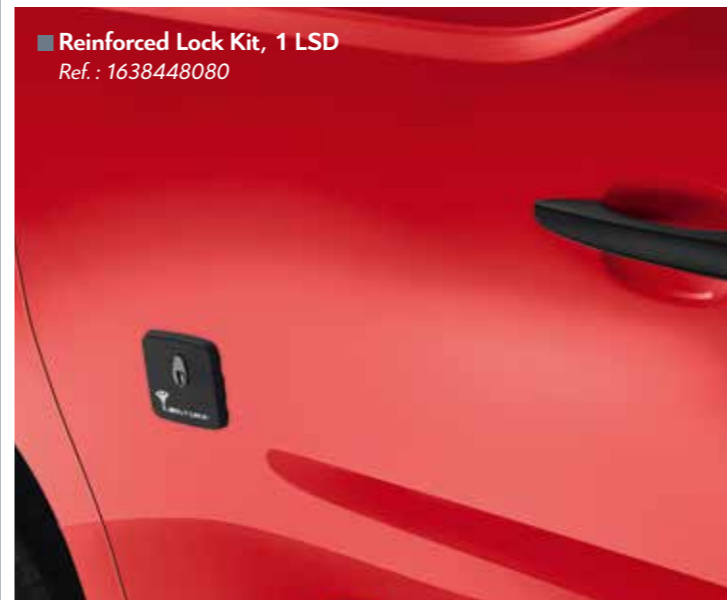

■ **Steering Wheel Security Lock**
Ref. : 1617982780