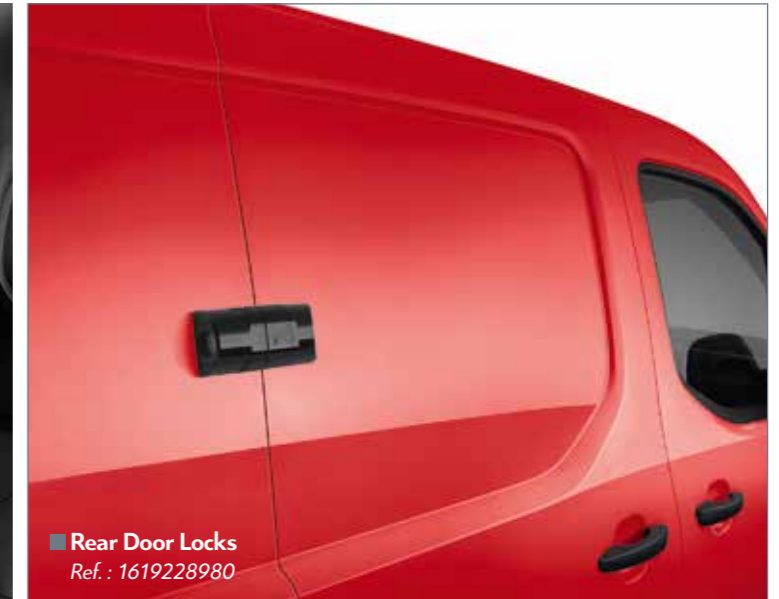

■ **Set of 4 Steel Wheel Locking Bolts**
Ref. : 1611196580