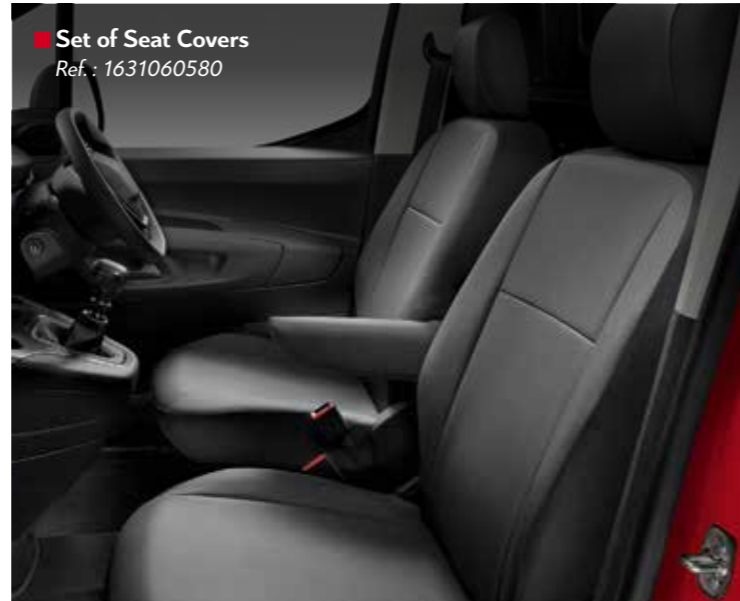

■ Air Freshener
Ref. : 1607693080

■ Cigarette Lighter
Ref. : 822796

PROTECTION

SAFETY

ANTI-INTRUSION ALARM

For even greater security, Citroën offers an anti-intrusion alarm which is activated by remote control via your key. You can rest easy knowing that your Berlingo Van is fully protected. In addition, you can opt for the high-frequency module which will also protect your cargo space.