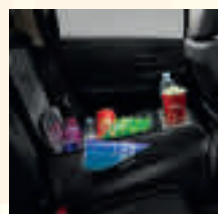

Rear armrest bag