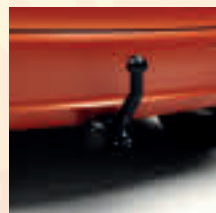

Fixed tow bar