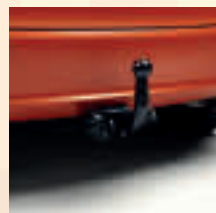

Detachable tow bar