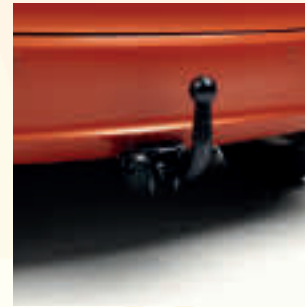

We all want our car sound systems to faithfully reproduce the music of our chosen artists. By adding a compact DSP (digital signal processing) unit to the existing sound system, you can enhance your listening experience to a concert hall feeling.